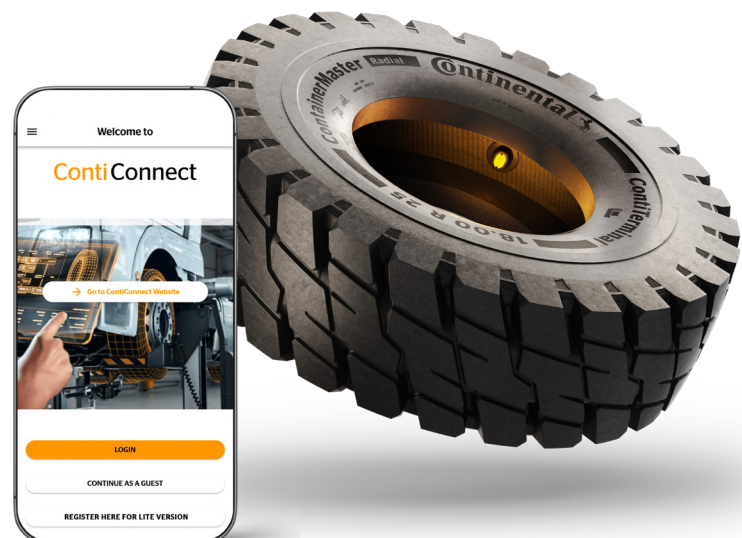

ContiConnect LITE

Discover digital tyre monitoring for free!

Discover the potential of digital tyre monitoring. With ContiConnect Lite, you get a **mobile-only solution** with **zero investment** – designed to make tyre management smarter and easier. If you already use **intelligent tyres or Generation II sensors**, this app gives you an up-close look at the capabilities of digital tyre monitoring. Quick setup. Smart tracking. More savings.

Your Benefits.

Lower costs

Enhanced safety

Fewer breakdowns

More convenience

Greater sustainability

Leverage the capabilities of ContiConnect LITE.

- Set up, manage and configure your vehicles via ContiConnect app
- Read your vehicle's tyre pressure and temperature via Bluetooth®
- Get tyre alerts via push notifications

Download Now!
Get ready in just two simple steps.

1. Download the App
2. Register for ContiConnect Lite

App Store

Google Play Store

ContiConnect PRO

Unlock full access to digital tyre management!

ContiConnect Pro turns tyre management into a competitive advantage. **Predict tyre needs** before they become a problem, reducing unexpected expenses. Whether you use Pro Yard, which transmits data when vehicles return to the depot, Pro Live, which provides real-time monitoring 24/7 or Pro PressureCheck, which transmits tyre information directly to the driver's cabin - ContiConnect Pro seamlessly integrates with your systems to enhance fleet performance, reliability, and **long-term savings**. Unlock your fleet's **full potential** for smarter, **more efficient operation**.