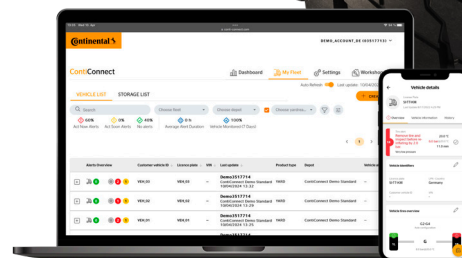

Download Now!
Get ready in just two simple steps.

1. Download the App
2. Register for ContiConnect Lite

App Store

Google Play Store

ContiConnect PRO

Unlock full access to digital tyre management!

ContiConnect Pro turns tyre management into a competitive advantage. **Predict tyre needs** before they become a problem, reducing unexpected expenses. Whether you use Pro Yard, which transmits data when vehicles return to the depot, Pro Live, which provides real-time monitoring 24/7 or Pro PressureCheck, which transmits tyre information directly to the driver's cabin - ContiConnect Pro seamlessly integrates with your systems to enhance fleet performance, reliability, and **long-term savings**. Unlock your fleet's **full potential** for smarter, **more efficient operation**.

Your Benefits.

-  **Lower costs**
-  **Enhanced safety**
-  **Fewer breakdowns**
-  **More convenience**
-  **Greater sustainability**

Take full advantage of ContiConnect PRO.

-  Automate monitoring & alerts
-  Track tyre health with KPIs & reports
-  Seamlessly integrate with your systems

 **Reach out to our experts!**
Schedule your product demo now
[@conticonnect.com](https://conticonnect.com)

Smart Tyre Consultancy

Gain operational transparency and improve fleet performance!

Smart Tyre Consultancy enables port operators to boost operational efficiency through **expert analysis** of telematics data. By evaluating data from vehicles equipped with ContiConnect Pro Live, our port tyre experts can deliver **tailored recommendations** for each vehicle's profile - based on distance, speed, location, tyre temperature, tyre pressure, and active time per trip or cycle.