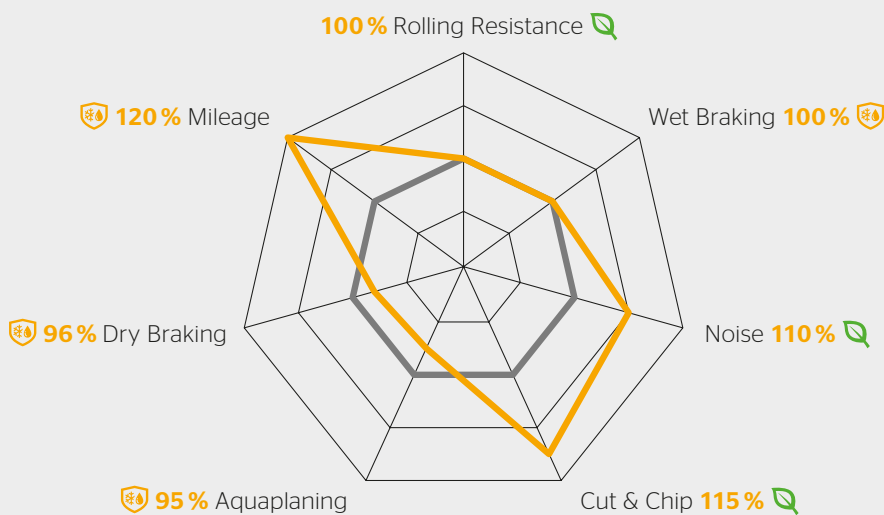

The new Continental CrossContact H/T.

German engineered outstanding durability.

The CrossContact H/T offers all the features you need for family getaways, business trips and leisure-time adventures. This highly adaptive tyre combines great adaptability with exceptionally low noise for enhanced driving comfort. Thanks to its longevity, the CrossContact H/T will take you on many everyday adventures, well into the future.

Adaptability: **When the road ends, this tyre just keeps on performing.**

Whether you're traveling for business, out with the family or heading for some exercise, the multi-purpose pattern will meet all your needs. Enjoy great driving safety on every trip – even on unmade and uneven surfaces.

Longevity: **When one adventure ends, many more await you.**

This tyre is built to last. Delivering impressive mileage, the innovative compound offers extraordinary robustness that leaves nothing to be desired, even on unpaved roads and gravel tracks.

Comfort: **When noise is low, comfort is high.**

The CrossContact H/T is the perfect choice for long journeys because it makes road noise a thing of the past. The tyre's design and optimised tread pattern make for silence and comfort, not only inside the vehicle but outside too.

Performance.